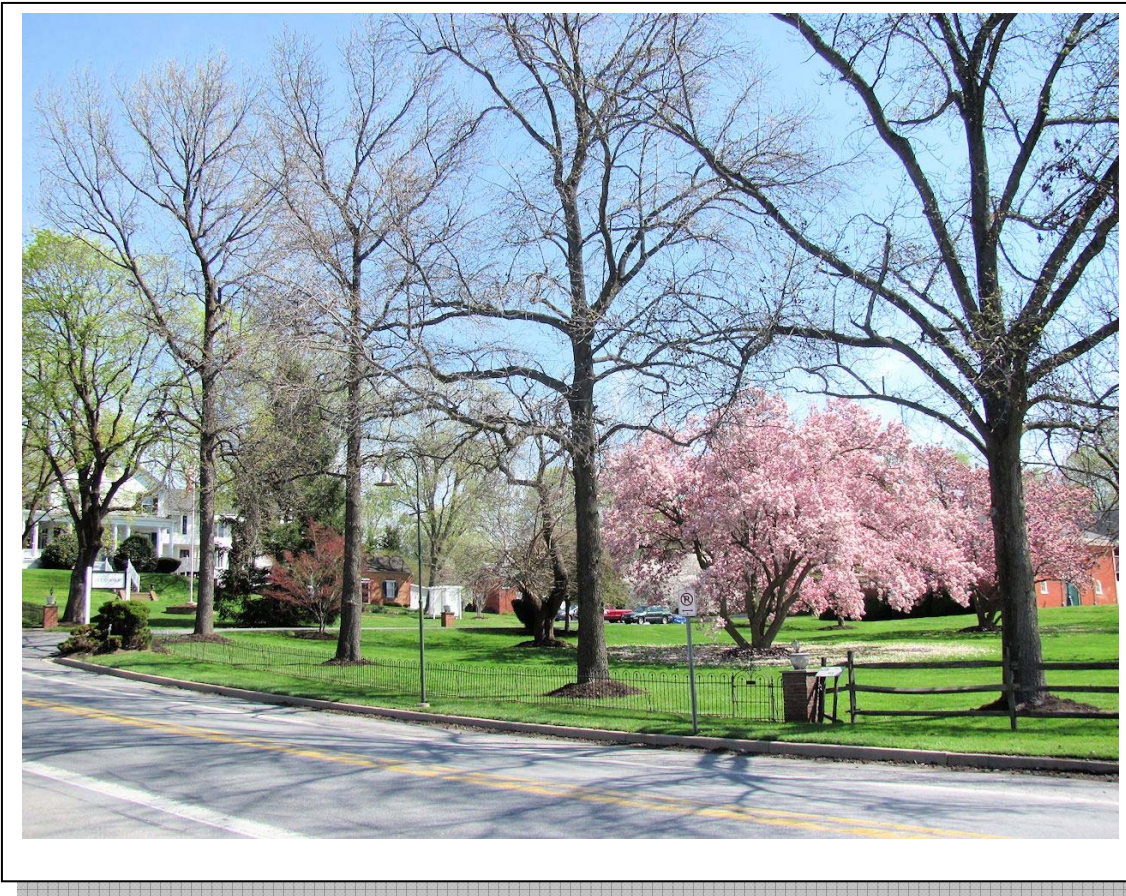

*Photo P036*

Date: 2015-04-18

Location: Monocacy River, about ¼ mile from Buckeystown

Showing: Spring in rural Maryland

*Photo P037*

Date: 2015-04-18

Location: Monocacy River, about ¼ mile from Buckeystown

Showing: Spring in rural Maryland

*Photo P038*

Date: 2015-04-18

Location: Downtown Buckeystown

Showing: Buckeystown Scenes

*Photo P039*

Date: 2015-04-18

Location: Downtown Buckeystown

Showing: Alexander Inn